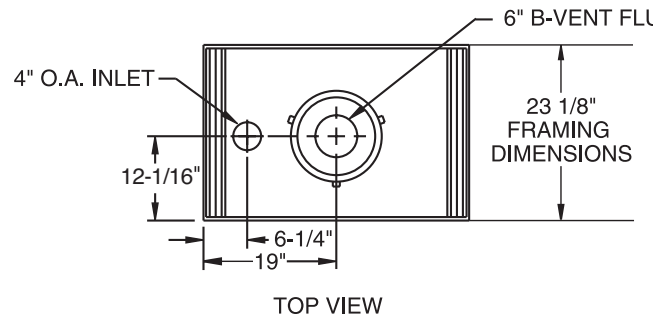

PRODUCT SPECIFICATIONS

See-Thru (BVSTNSC) Prodigy Designer B Vent Fireplace

INTERIOR DIMENSIONS

Front opening width: 36"
 Front opening height: 22-1/4"
 Firebox Depth : 22-1/8"

TECHNICAL INFORMATION

Max. Btu Input: 42,000 BTU/HR
 Ignition System: Signature Command™ System
 Gas Type: Natural (LP Conversion Kit Available)
 Flue Type: B Vent
 Vent Size: 6" B Vent
 Clearance to Flue: Specified by B Vent Manufacturer
 Clearance to Fireplace: 0"
 CSA Design Certified