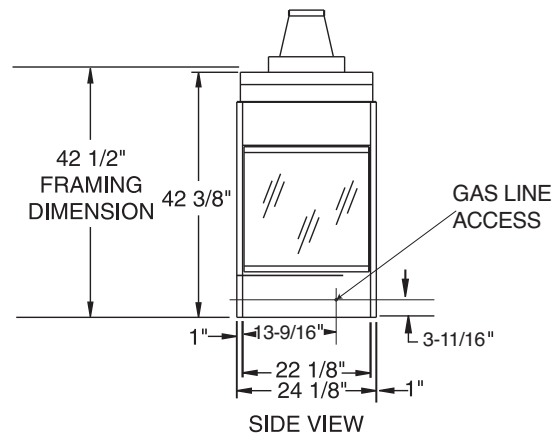

Framing dimensions in illustrations accommodate 1/2" finishing material.

A Brand of Monessen Hearth Systems Co.
149 Cleveland Drive, Paris, Kentucky 40361
www.majesticproducts.com

To avoid personal injury or property damage, the product described by this brochure must be installed, operated and maintained in strict compliance with the instructions packaged with the product and all applicable building or fire codes. Contact local building or fire officials about restrictions and installation inspection requirements. All photographs and drawings on this brochure are for illustrative purposes only and are not intended for, nor should they be used as a substitute for the instructions packaged with the unit. Appearance and specifications of the product are subject to change without notice. 09/10 ver01