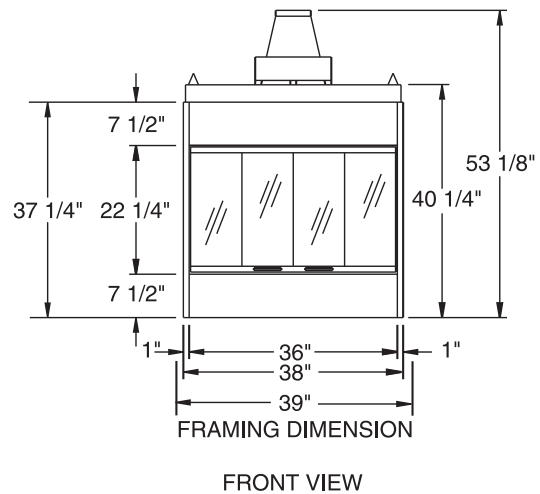

Framing dimensions in illustrations accommodate 1/2" finishing material.

A Brand of Monessen Hearth Systems Co.
149 Cleveland Drive, Paris, Kentucky 40361
www.majesticproducts.com

To avoid personal injury or property damage, the product described by this brochure must be installed, operated and maintained in strict compliance with the instructions packaged with the product and all applicable building or fire codes. Contact local building or fire officials about restrictions and installation inspection requirements. All photographs and drawings on this brochure are for illustrative purposes only and are not intended for, nor should they be used as a substitute for the instructions packaged with the unit. Appearance and specifications of the product are subject to change without notice. 09/10 ver01