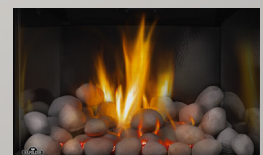

## FEATURES

**UP TO 24,000 BTU'S • IRONWOOD® LOG SET • ADVANCED INFRARED TECHNOLOGY**

- 21" h x 29" w x 13 1/2" d
- No conversion kit required – complete with all materials required for both fuels (NG & LP)
- Thermostatic remote control now standard
- Clean face design with a 364 square inch viewing area
- Safety Screen Included
- Back-up control system ensures reliable use, even during power failures
- Fully battery controlled – no electricity needed to operate the unit
- Optional decorative accessories available
- Optional heat circulating blower
- Optional Newport™, Old England decorative brick and MIRRO-FLAME™ Porcelain Reflective Radiant Panels available

## OPTIONS / ACCESSORIES

CAST IRON SURROUND KIT

ZEN FRONT AND 5 PIECE SURROUND

GREY FINISH RIVER ROCK MEDIA KIT

REMOTE CONTROL